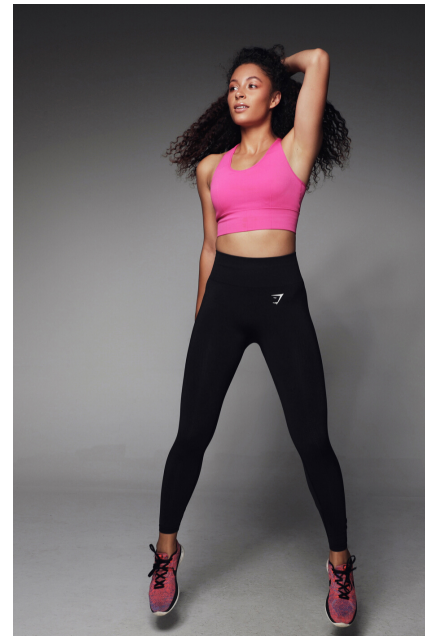

# JASMIJN

**BLOND**  
MODEL MANAGEMENT

Height: **171 cm** Bust: **83 cm** Waist: **64 cm**  
Hips: **93 cm** Hair: **Brown** Eyes: **Brown**  
Shoes: **39 eu** Bra: **70B**