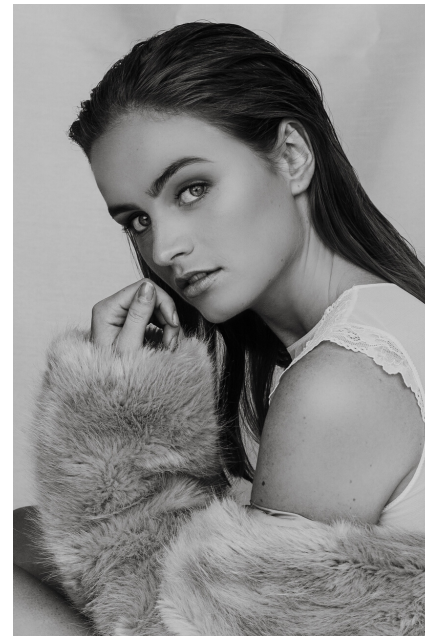

TESS

BLOND
MODEL MANAGEMENT

Height: **177 cm** Bust: **88 cm** Waist: **66 cm**
Hips: **93 cm** Hair: **Blonde** Eyes: **Blue**
Shoes: **38 eu** Bra: **70B**