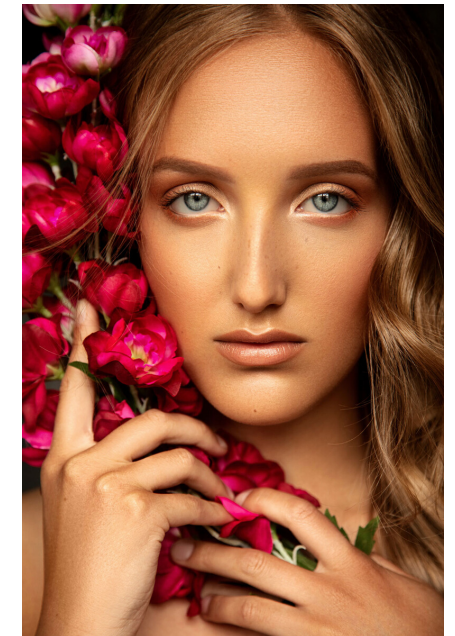

VEERLE

BLOND
MODEL MANAGEMENT

Height: **172 cm** Bust: **80 cm** Waist: **62 cm**
Hips: **89 cm** Hair: **Brown** Eyes: **Blue**
Shoes: **37 eu** Bra: **70B**