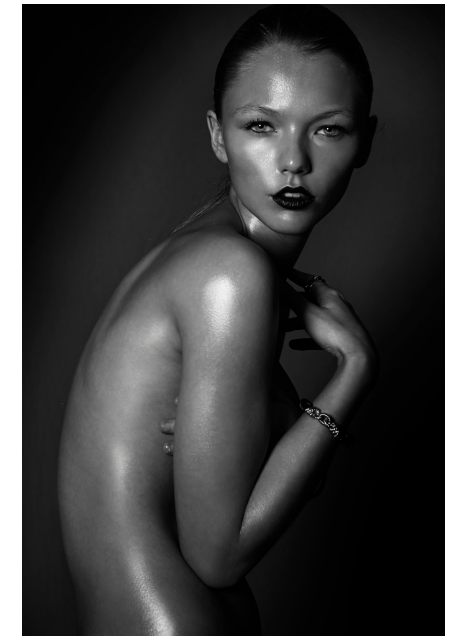

MICHELE

BLOND
MODEL MANAGEMENT

Height: **175 cm** Bust: **80 cm** Waist: **58 cm**
Hips: **87 cm** Hair: **Blonde** Eyes: **Blue**
Shoes: **39 eu** Bra: **70C**