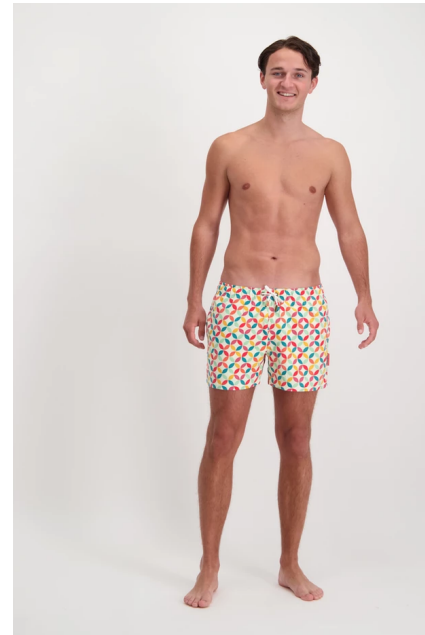

KASPER

BLOND
MODEL MANAGEMENT

Height: **186 cm** Chest: **94 cm** Waist: **77 cm**
Hips: **95 cm** Hair: **Brown** Eyes: **Blue**
Shoes: **43 eu**