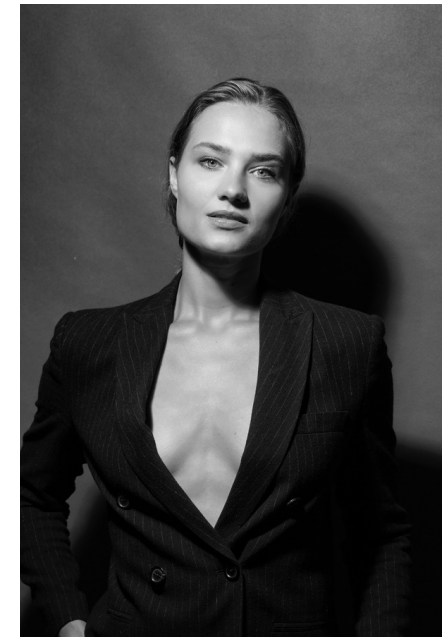

SOPHIE

BLOND
MODEL MANAGEMENT

Height: **176 cm** Bust: **87 cm** Waist: **66 cm**
Hips: **96 cm** Hair: **Blonde** Eyes: **Green**
Shoes: **39 eu** Bra: **75B**