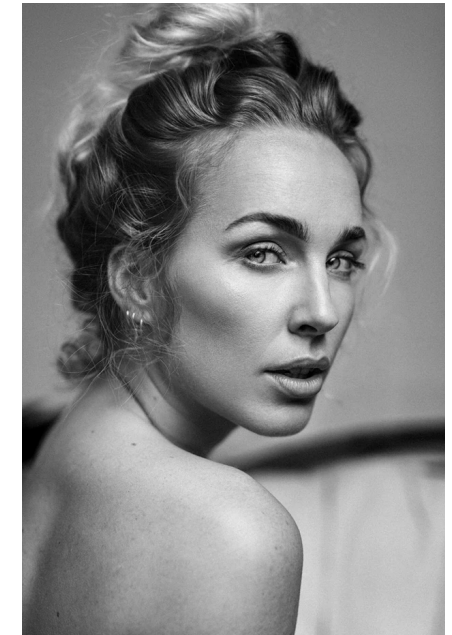

# MARJOLEIN

**BLOND**  
MODEL MANAGEMENT

Height: **171 cm** Bust: **85 cm** Waist: **66 cm**  
Hips: **94 cm** Hair: **Blonde** Eyes: **Blue**  
Shoes: **39 eu** Bra: **70B**