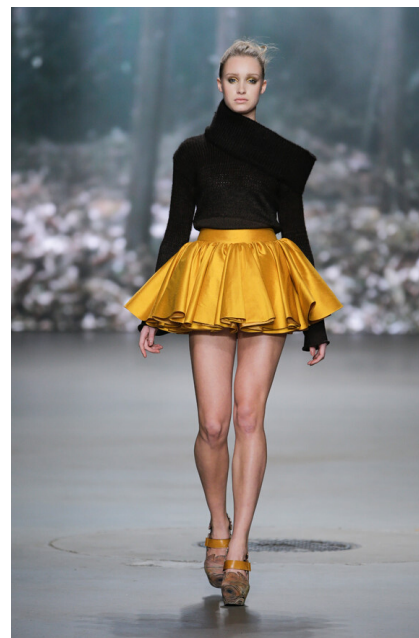

ESMEE

BLOND
MODEL MANAGEMENT

Height: **180 cm** Bust: **86 cm** Waist: **65 cm**
Hips: **92 cm** Hair: **Blonde** Eyes: **Blue**
Shoes: **41 eu** Bra: **75B**