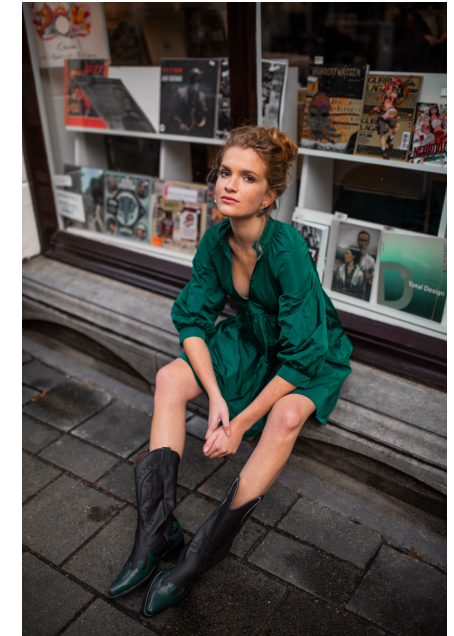

ELINE

BLOND
MODEL MANAGEMENT

Height: **173 cm** Bust: **85 cm** Waist: **66 cm**
Hips: **97 cm** Hair: **Red** Eyes: **Green**
Shoes: **40eu** Bra: **75B**