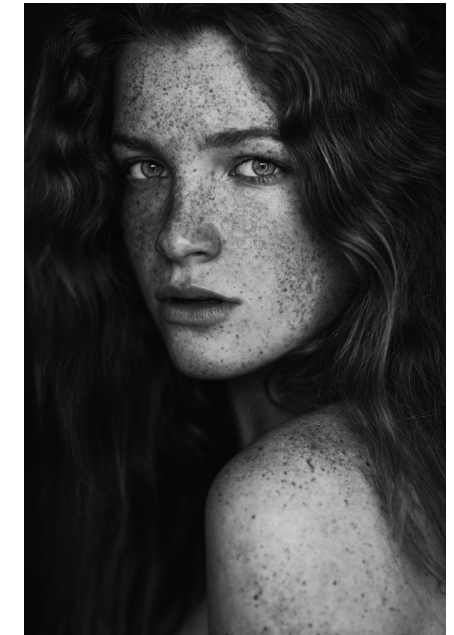

ELINE

BLOND
MODEL MANAGEMENT

Height: **173 cm** Bust: **85 cm** Waist: **66 cm**
Hips: **97 cm** Hair: **Red** Eyes: **Green**
Shoes: **40eu** Bra: **75B**