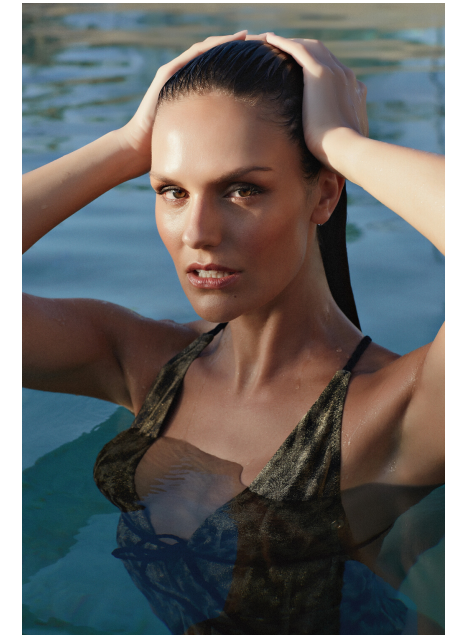

MEIKE

BLOND
MODEL MANAGEMENT

Height: **175 cm** Bust: **86 cm** Waist: **63 cm**
Hips: **93 cm** Hair: **Brown** Eyes: **Green**
Shoes: **39 eu** Bra: **75C**