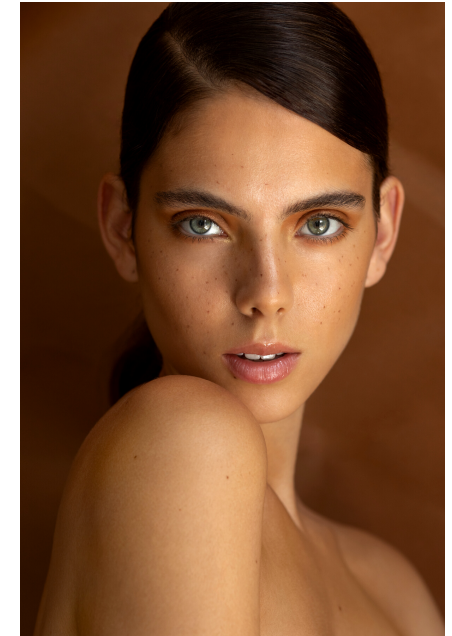

MYRTHE

BLOND
MODEL MANAGEMENT

Height: **172 cm** Bust: **80 cm** Waist: **63 cm**
Hips: **89 cm** Hair: **Brown** Eyes: **Green**
Shoes: **38 eu** Bra: **70B**