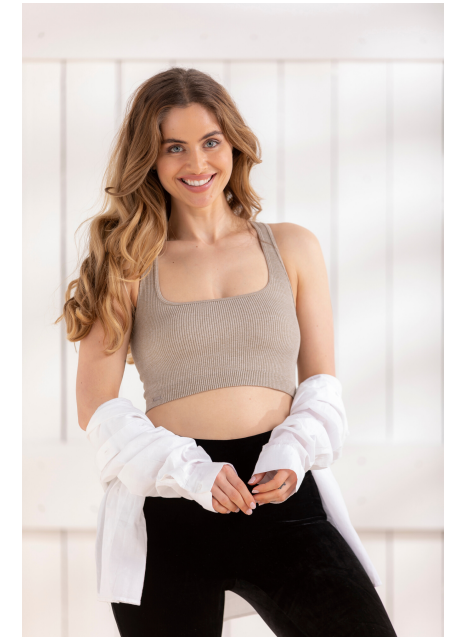

NIKKI

BLOND
MODEL MANAGEMENT

Height: **169 cm** Bust: **87 cm** Waist: **65 cm**
Hips: **96 cm** Hair: **Brown** Eyes: **Blue-Green**
Shoes: **38 eu** Bra: **75C**