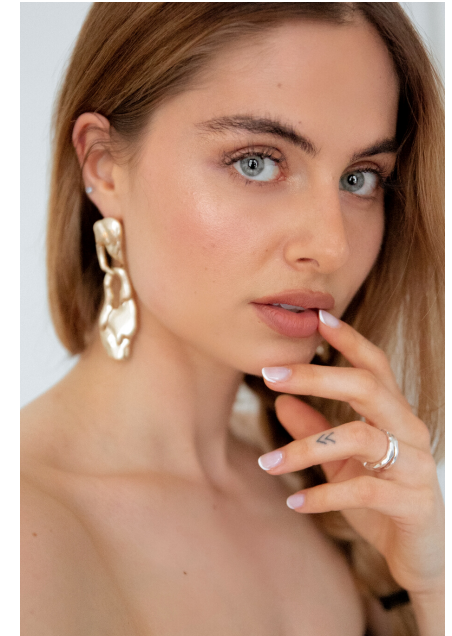

NIKKI

BLOND
MODEL MANAGEMENT

Height: **169 cm** Bust: **87 cm** Waist: **65 cm**
Hips: **96 cm** Hair: **Brown** Eyes: **Blue-Green**
Shoes: **38 eu** Bra: **75C**