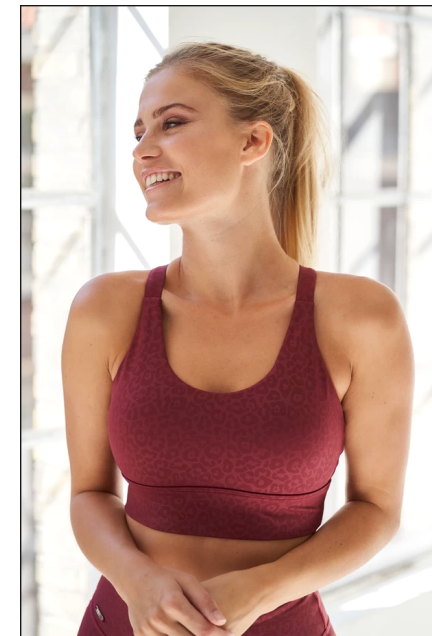

JESSICA

BLOND
MODEL MANAGEMENT

Height: **170 cm** Bust: **85 cm** Waist: **67 cm**
Hips: **96 cm** Hair: **Blonde** Eyes: **Blue**
Shoes: **39 eu** Bra: **70D**