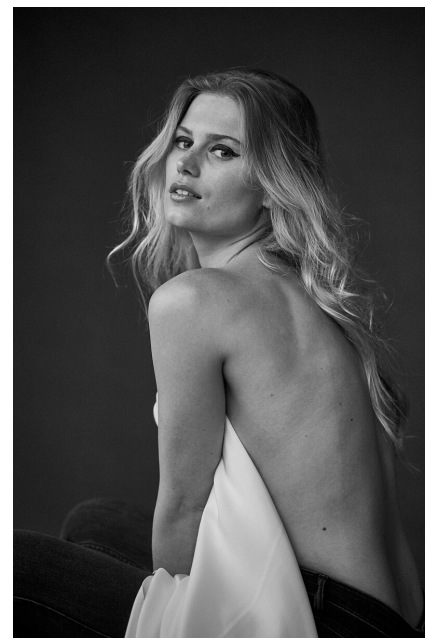

JESSICA

BLOND
MODEL MANAGEMENT

Height: **170 cm** Bust: **85 cm** Waist: **67 cm**
Hips: **96 cm** Hair: **Blonde** Eyes: **Blue**
Shoes: **39 eu** Bra: **70D**