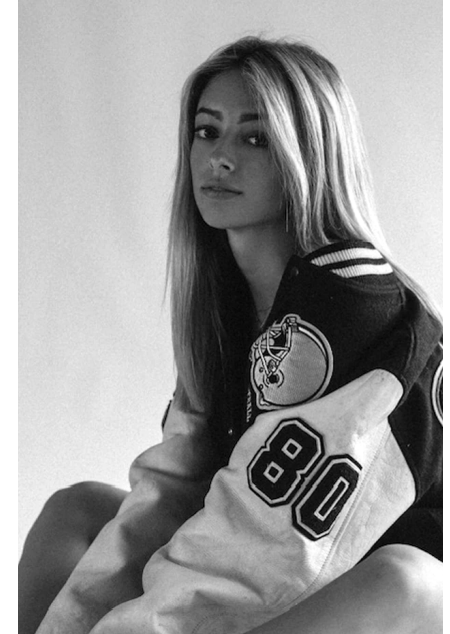

TALISHA

BLOND
MODEL MANAGEMENT

Height: **174 cm** Bust: **78 cm** Waist: **64 cm**
Hips: **90 cm** Hair: **Blonde** Eyes: **Blue**
Shoes: **38 EU** Bra: **75B**