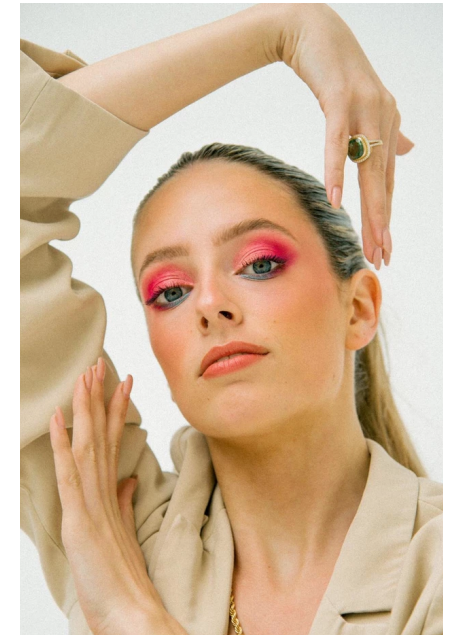

TALISHA

BLOND
MODEL MANAGEMENT

Height: **174 cm** Bust: **78 cm** Waist: **64 cm**
Hips: **90 cm** Hair: **Blonde** Eyes: **Blue**
Shoes: **38 EU** Bra: **75B**