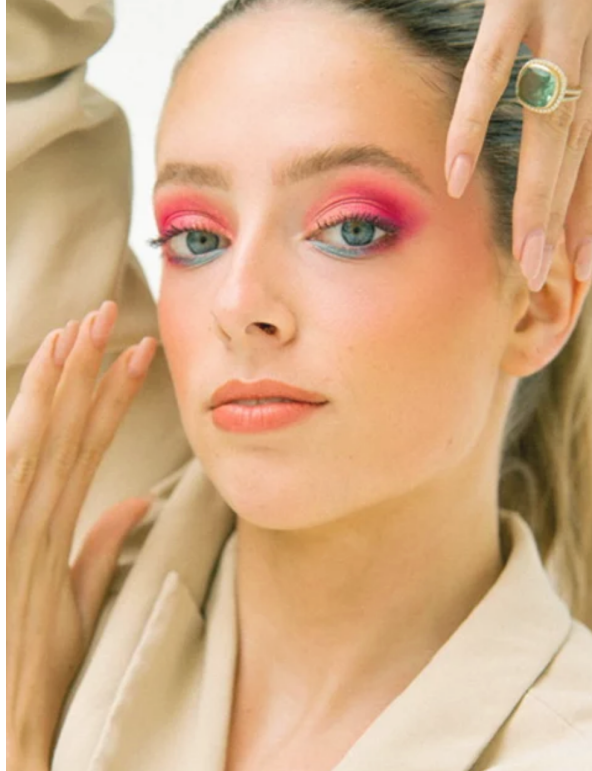

TALISHA

BLOND
MODEL MANAGEMENT

Height: **174 cm** Bust: **78 cm** Waist: **64 cm**
Hips: **90 cm** Hair: **Blonde** Eyes: **Blue**
Shoes: **38 EU** Bra: **75B**