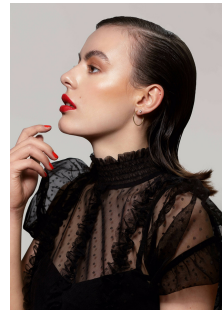

Sophie

BLOND
MODEL MANAGEMENT

Height: **171 cm** Bust: **80 cm** Waist: **60 cm**
Hips: **88 cm** Hair: **Brown** Eyes: **Brown**
Shoes: **39 eu** Bra: **70C**