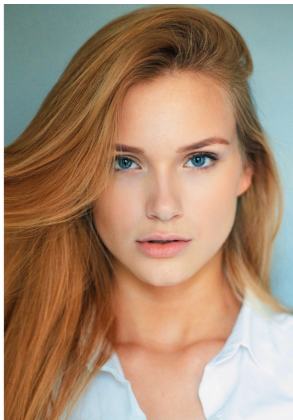

NATASHA

BLOND
MODEL MANAGEMENT

Height: **176 cm** Bust: **82 cm** Waist: **63cm**
Hips: **91 cm** Hair: **Blond** Eyes: **Blue** Bra: **75B**
Shoes: **38EU**