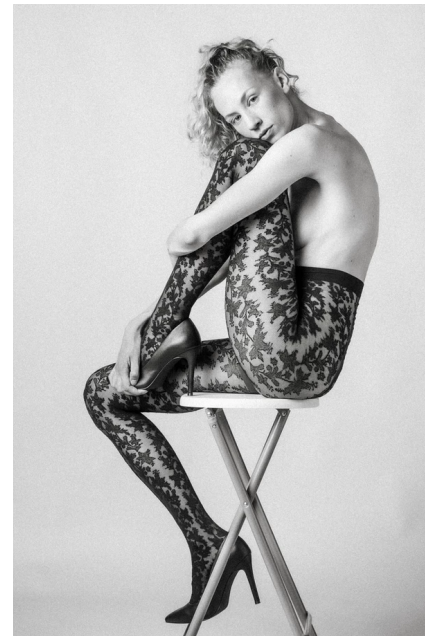

# YOURA

**BLOND**  
MODEL MANAGEMENT

Height: **178 cm** Bust: **85 cm** Waist: **64 cm**  
Hips: **91 cm** Hair: **Blonde** Eyes: **Blue**  
Shoes: **41 eu** Bra: **70B**