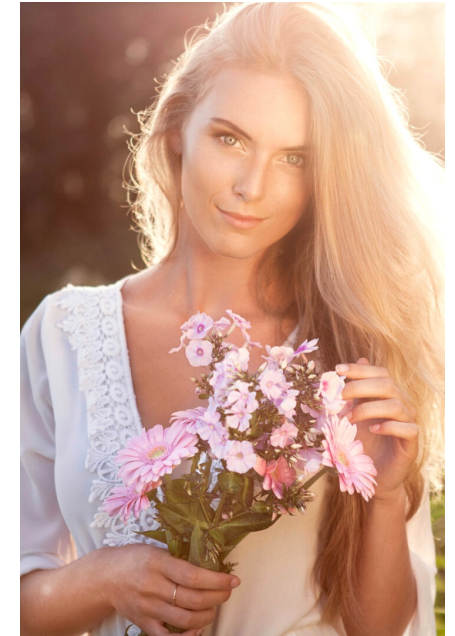

# MAXIME

**BLOND**  
MODEL MANAGEMENT

Height: **176 cm** Bust: **84 cm** Waist: **64 cm**  
Hips: **97 cm** Hair: **Blonde** Eyes: **Blue**  
Shoes: **38 eu** Bra: **75B**