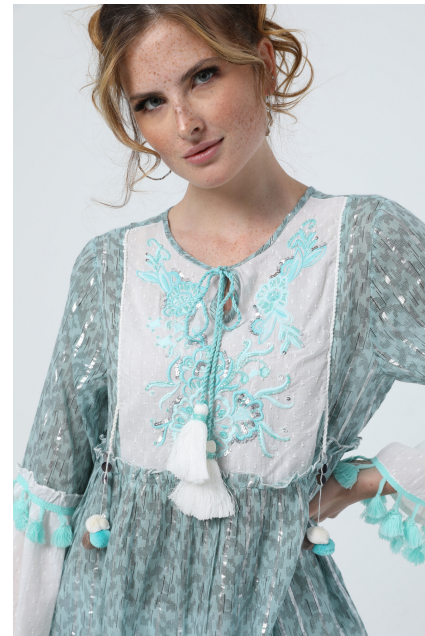

JOSEPHINE CHARLOTTE

BLOND
MODEL MANAGEMENT

Height: **176 cm** Bust: **80 cm** Waist: **62 cm**
Hips: **90 cm** Hair: **Copper** Eyes: **Blue**
Shoes: **39 eu** Bra: **75C**