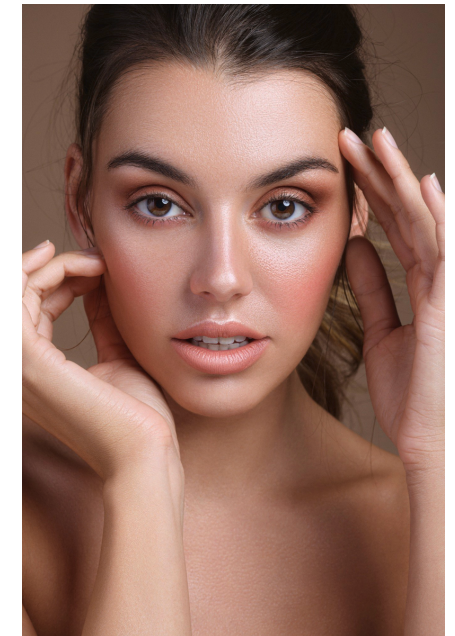

TESS M

BLOND
MODEL MANAGEMENT

Height: **175 cm** Bust: **85 cm** Waist: **64 cm**
Hips: **89 cm** Hair: **Brown** Eyes: **Brown**
Shoes: **41 eu** Bra: **75C**