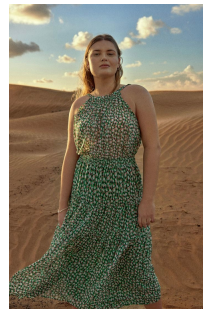

LAURA

BLOND
MODEL MANAGEMENT

Height: **178 cm** Chest: **98 cm** Waist: **86 cm**
Hips: **110 cm** Hair: **Blonde** Bra: **75D** Eyes:
Blue/Grey
Shoes: **41 eu**