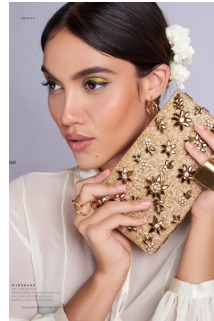

# Natalia

**BLOND**  
MODEL MANAGEMENT

Height: **176 cm** Bust: **84 cm** Waist: **60 cm**  
Hips: **90 cm** Hair: **Brown** Eyes: **Hazel**  
Shoes: **40 eu** Bra: **70C**